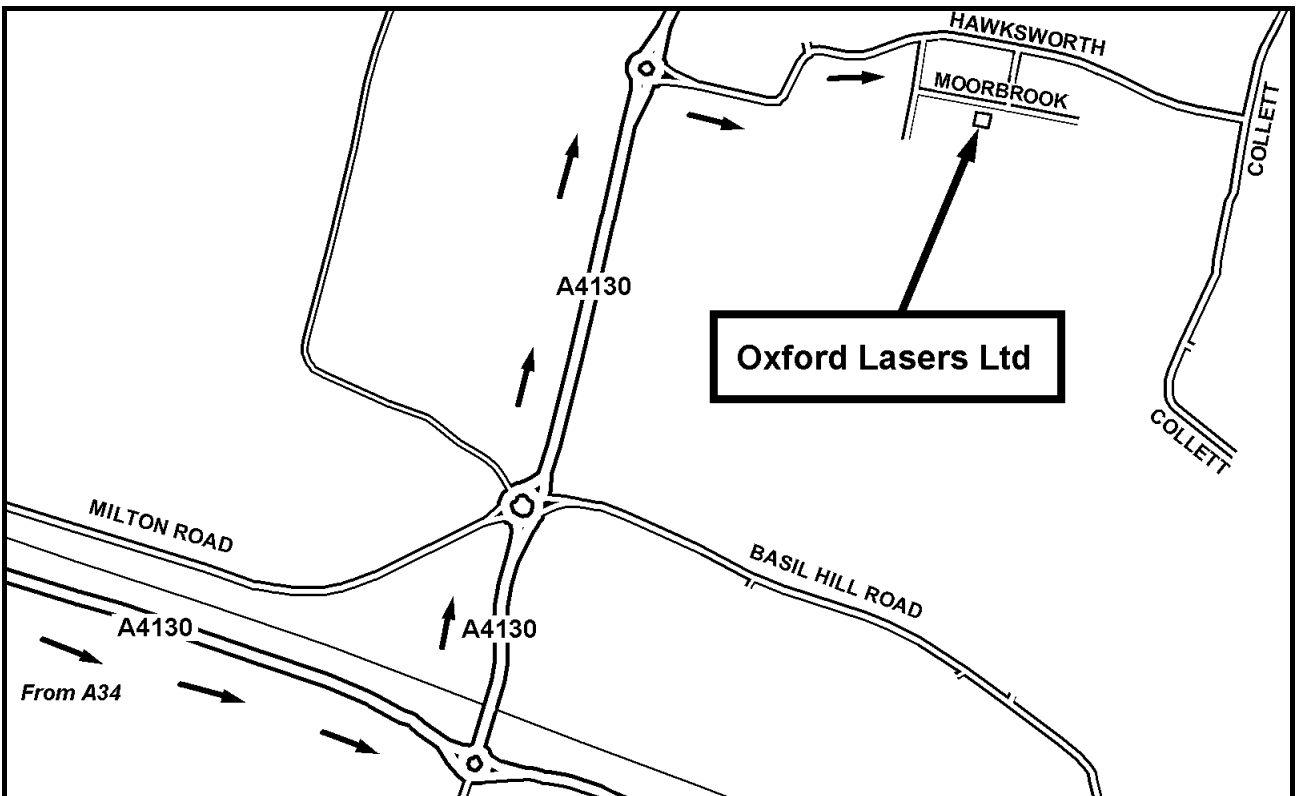

# Oxford Lasers Ltd

Unit 8, Moorbrook Park, Didcot,  
Oxfordshire OX11 7HP

Tel: 01235 810088

Fax: 01235 810060

Email: [oxford.ltd@oxfordlasers.com](mailto:oxford.ltd@oxfordlasers.com)

Leave the A34 at the Milton interchange and take the A4130 Didcot exit. Follow the A4130 until you approach a series of roundabouts, at the first take the first exit, at the second take the third exit, at the third take the second exit, bear left Moorbrook Park is 250 metres on your right.