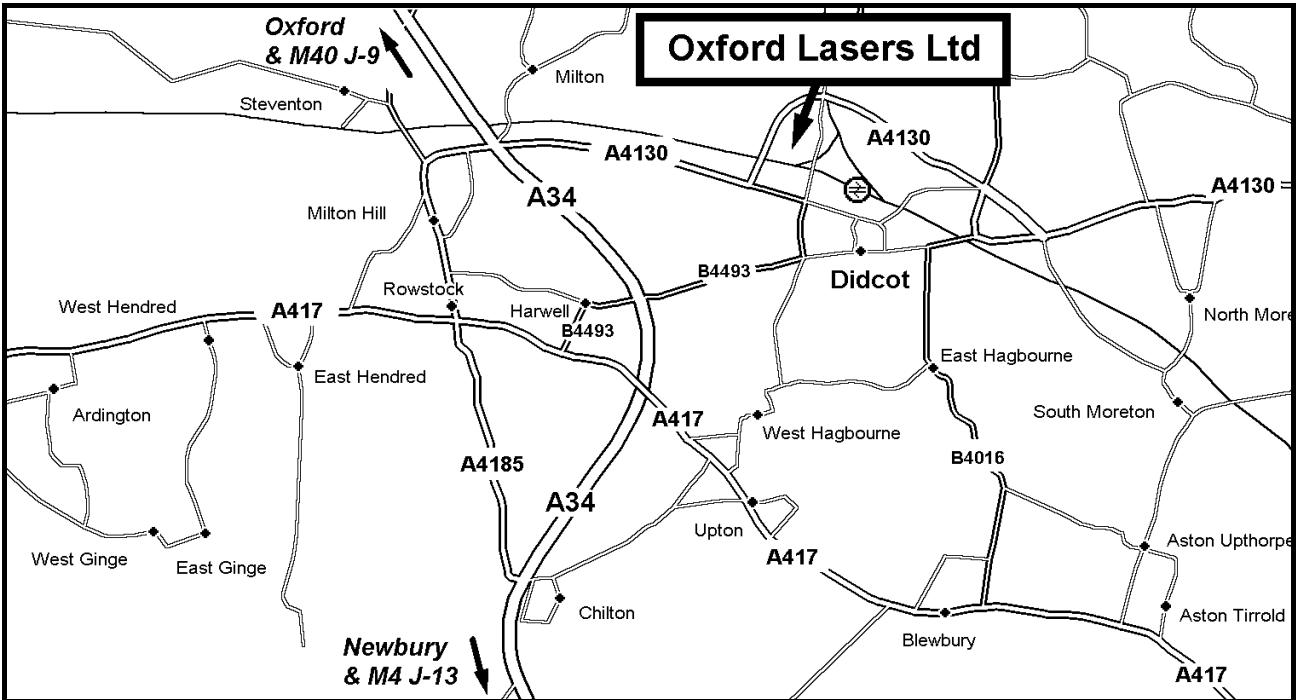

# Oxford Lasers Ltd

Unit 8, Moorbrook Park, Didcot,  
Oxfordshire OX11 7HP

Tel: 01235 810088

Fax: 01235 810060

Email: [oxford.ltd@oxfordlasers.com](mailto:oxford.ltd@oxfordlasers.com)

Leave the A34 at the Milton interchange and take the A4130 Didcot exit. Follow the A4130 until you approach a series of roundabouts, at the first take the first exit, at the second take the third exit, at the third take the second exit, bear left Moorbrook Park is 250 metres on your right.